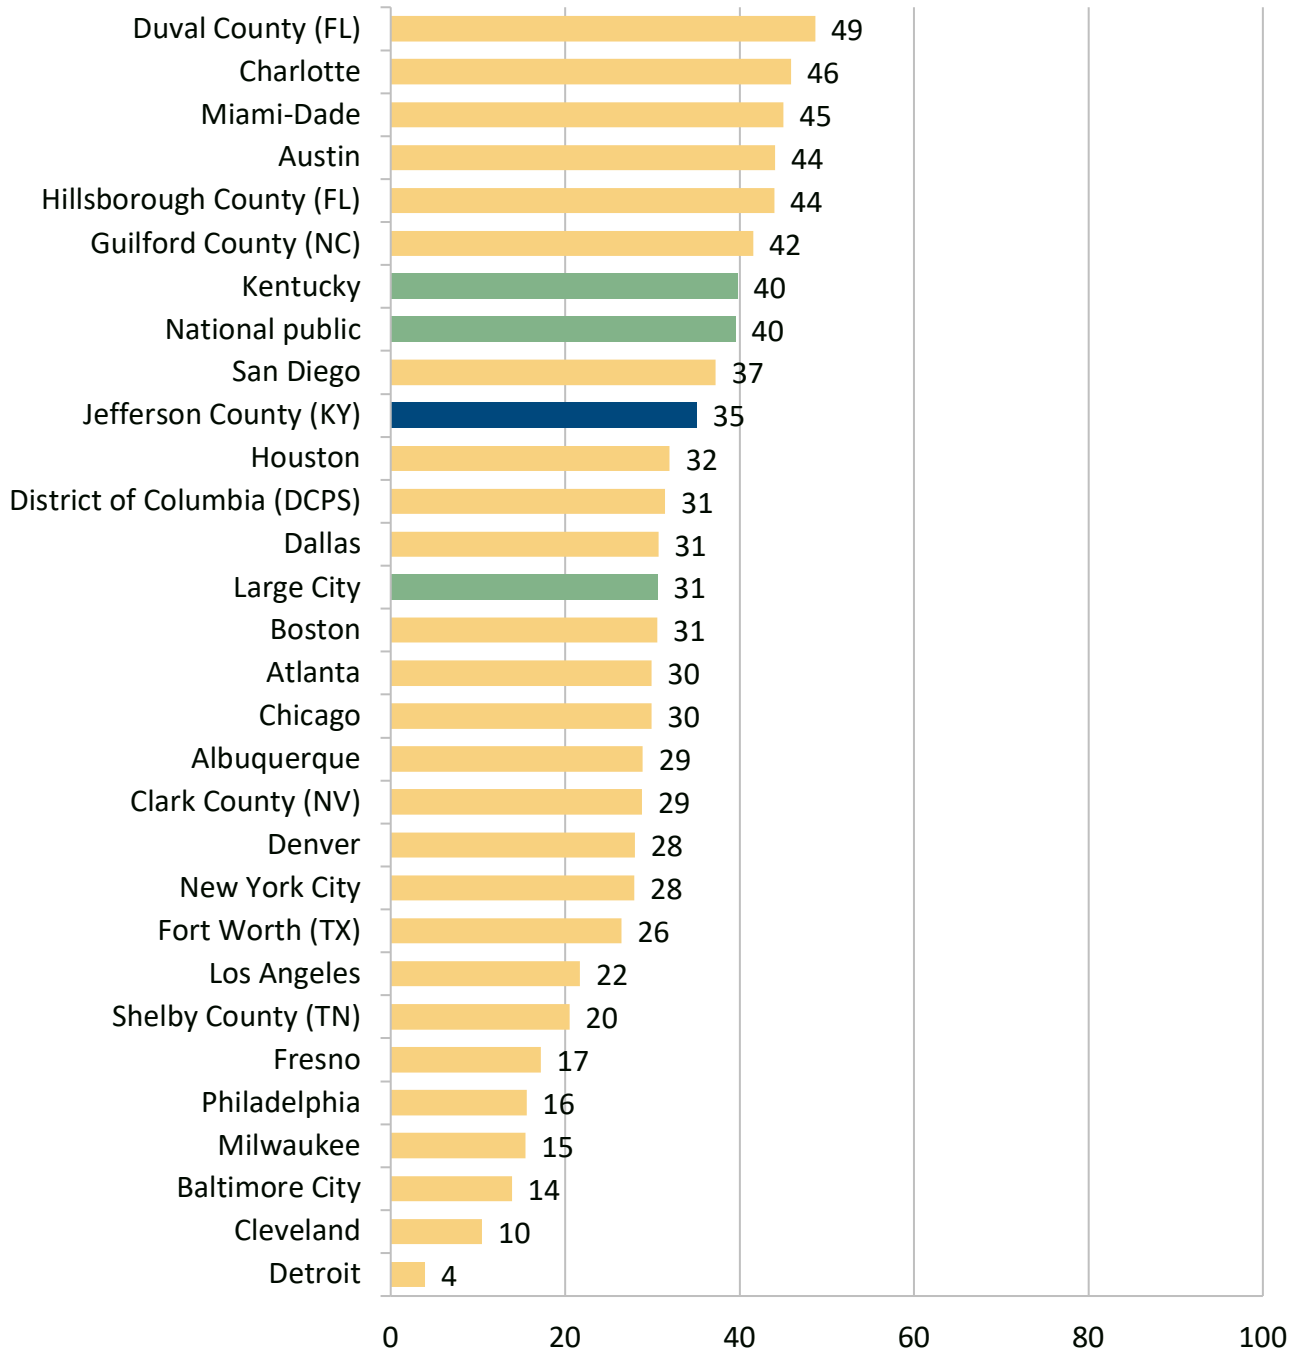

All Students
NAEP Grade 4 Reading
2017 Percent Proficient or Above

All Students
NAEP Grade 8 Reading
2017 Percent Proficient or Above

All Students
NAEP Grade 4 Mathematics
2017 Percent Proficient or Above