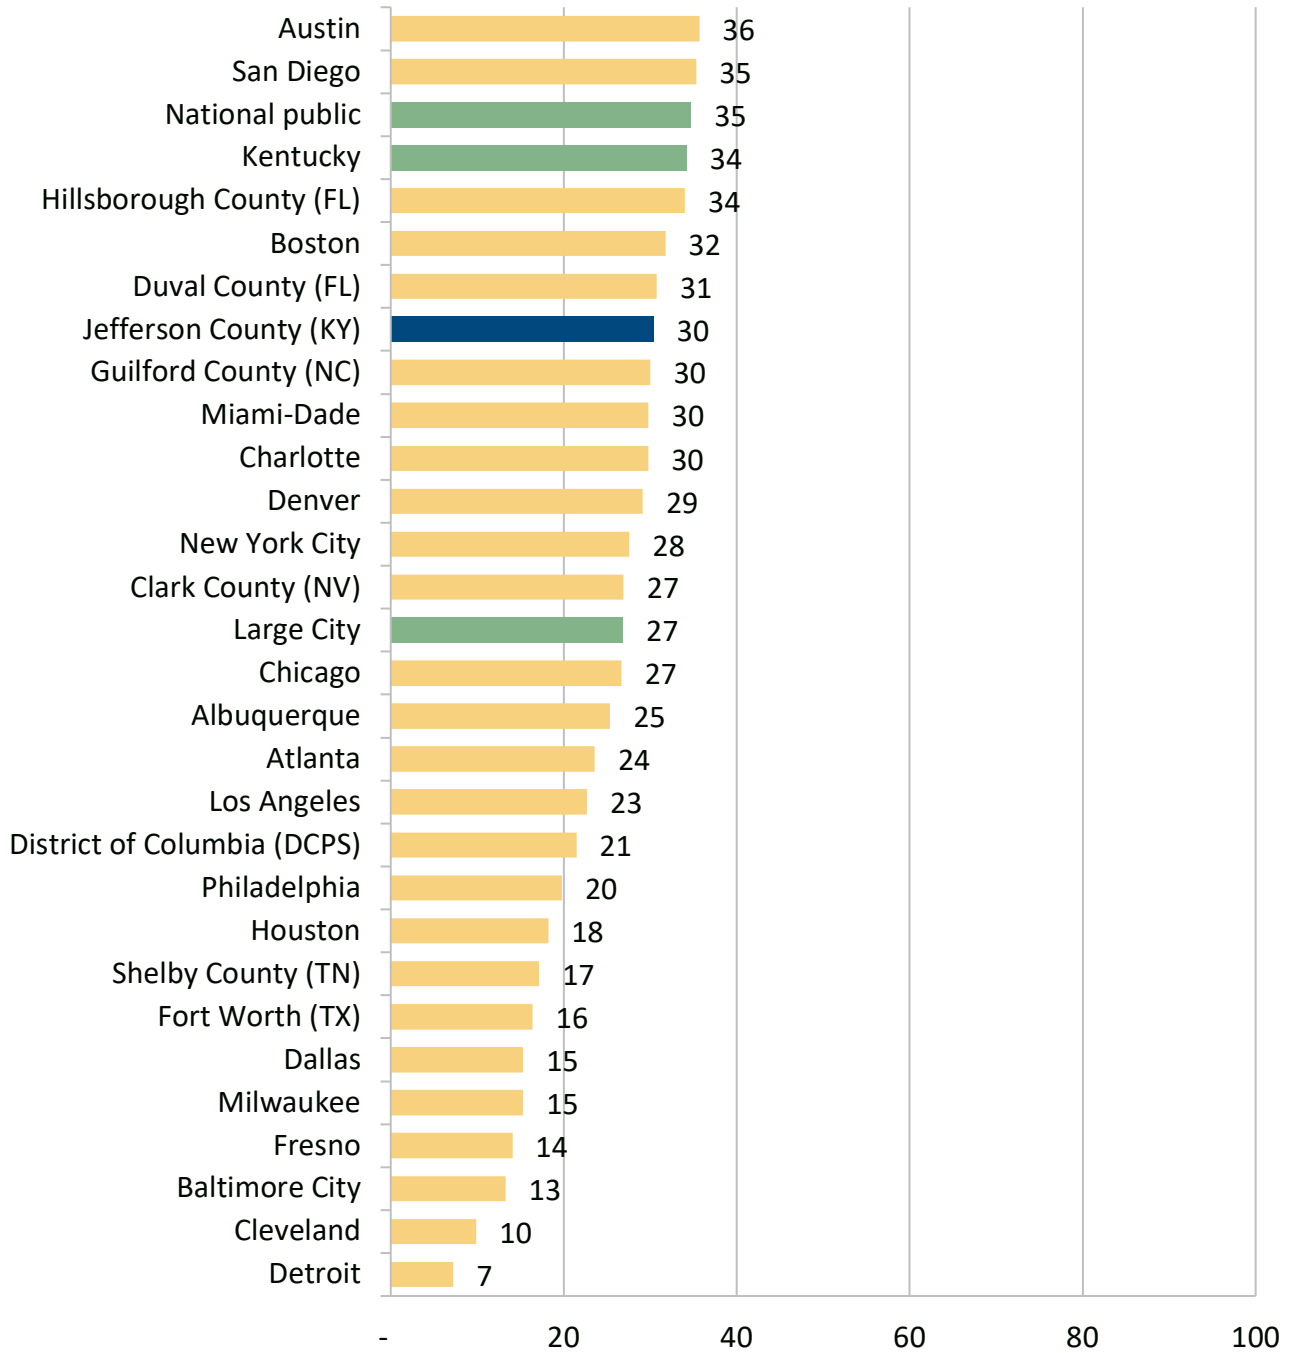

All Students
NAEP Grade 4 Reading
2017 Percent Proficient or Above

All Students
NAEP Grade 8 Reading
2017 Percent Proficient or Above

All Students
NAEP Grade 4 Mathematics
2017 Percent Proficient or Above