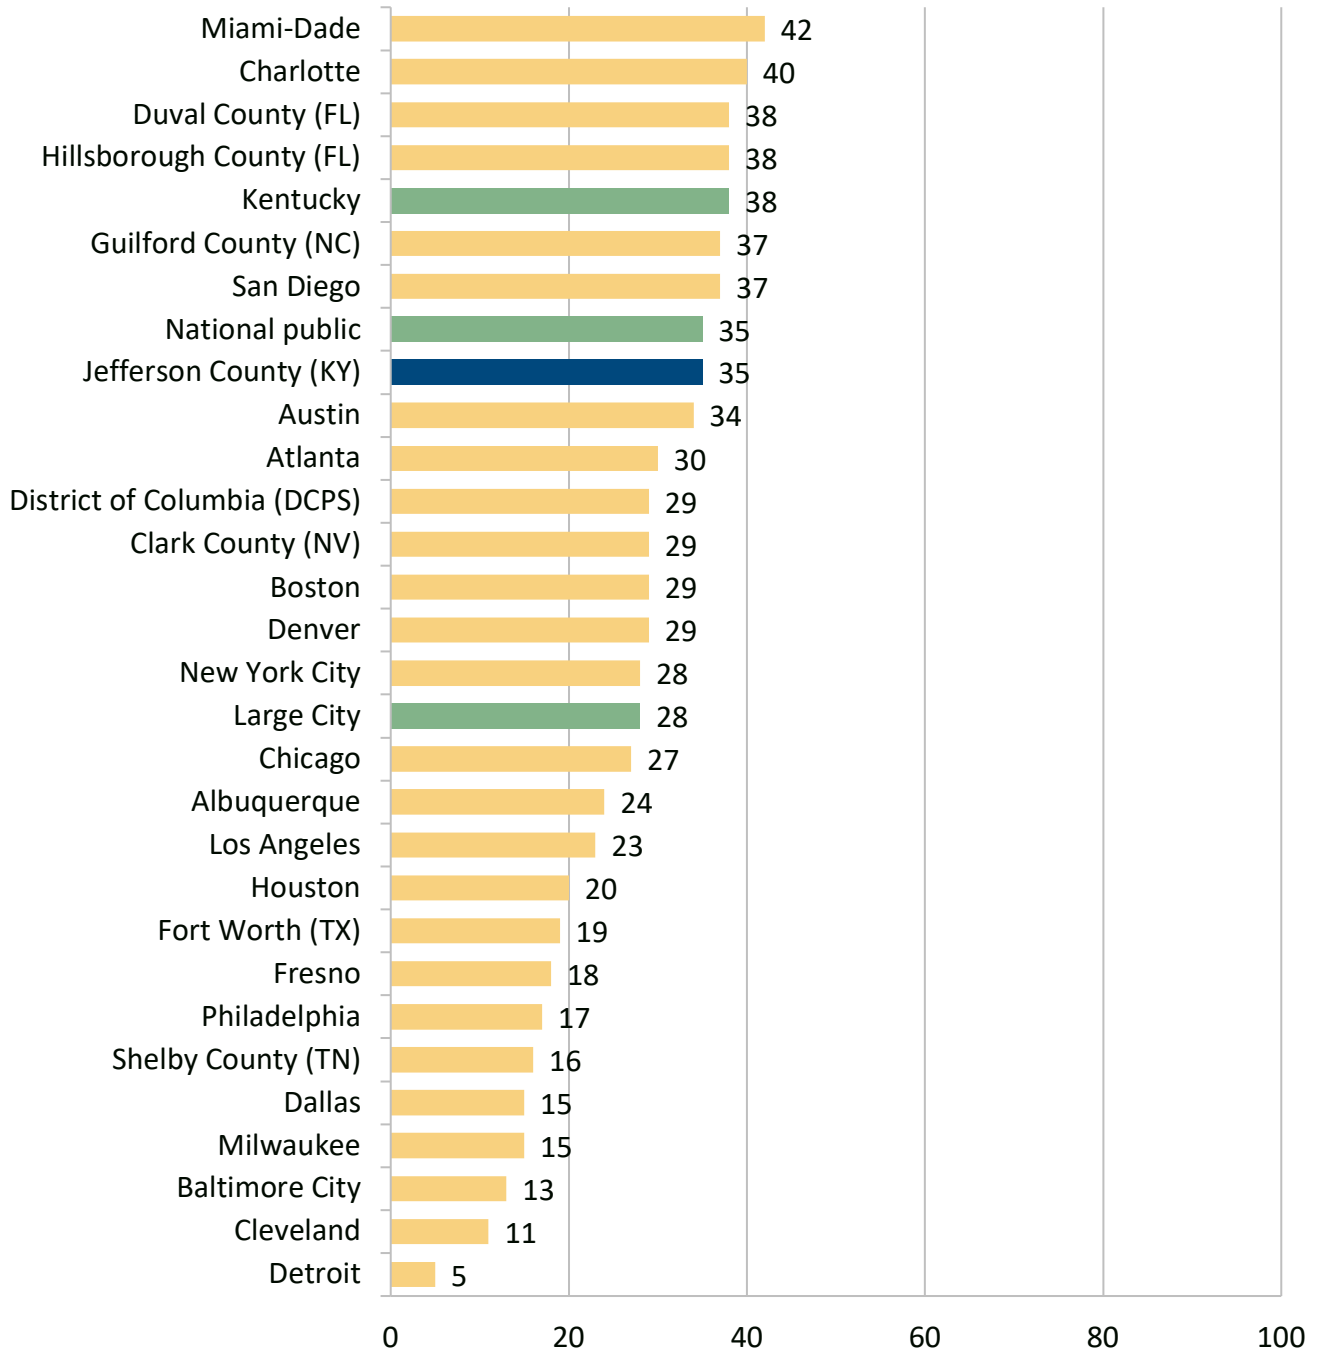

All Students
NAEP Grade 4 Reading
2017 Percent Proficient or Above