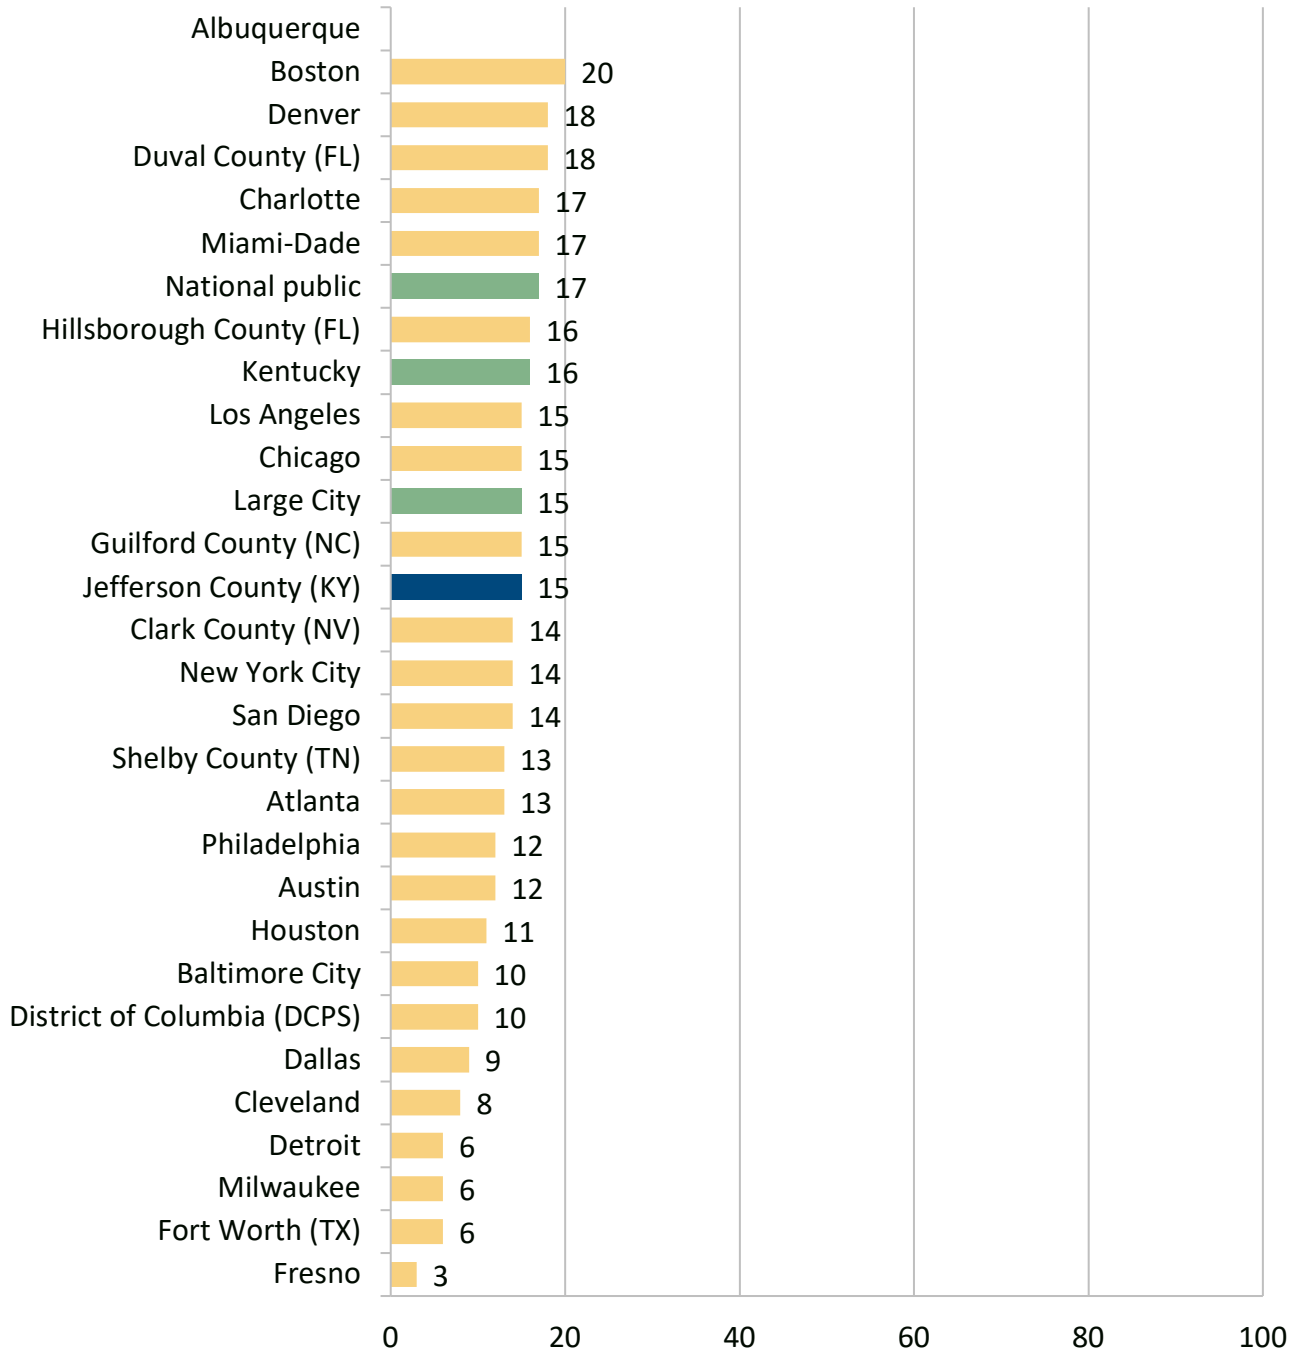

**Black Students  
NAEP Grade 4 Reading  
2017 Percent Proficient or Above**

**Black Students  
NAEP Grade 8 Reading  
2017 Percent Proficient or Above**

**Black Students  
NAEP Grade 4 Mathematics  
2017 Percent Proficient or Above**