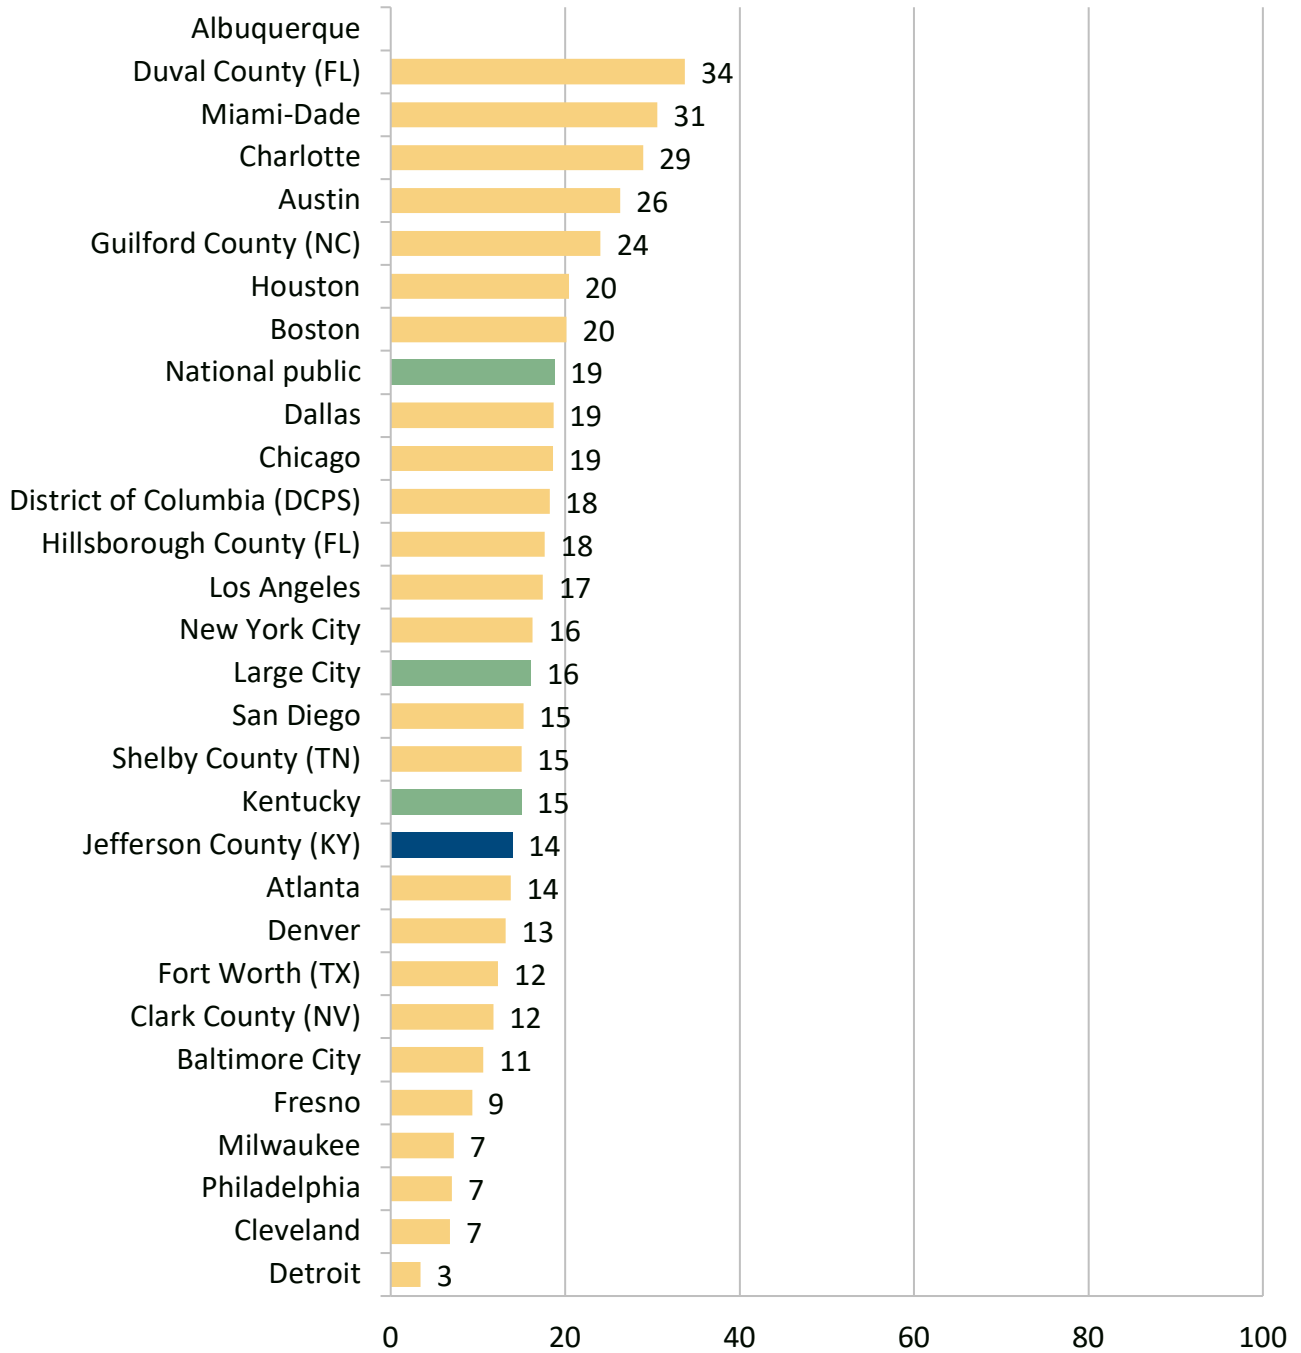

**Black Students  
NAEP Grade 4 Reading  
2017 Percent Proficient or Above**

**Black Students  
NAEP Grade 8 Reading  
2017 Percent Proficient or Above**

**Black Students  
NAEP Grade 4 Mathematics  
2017 Percent Proficient or Above**