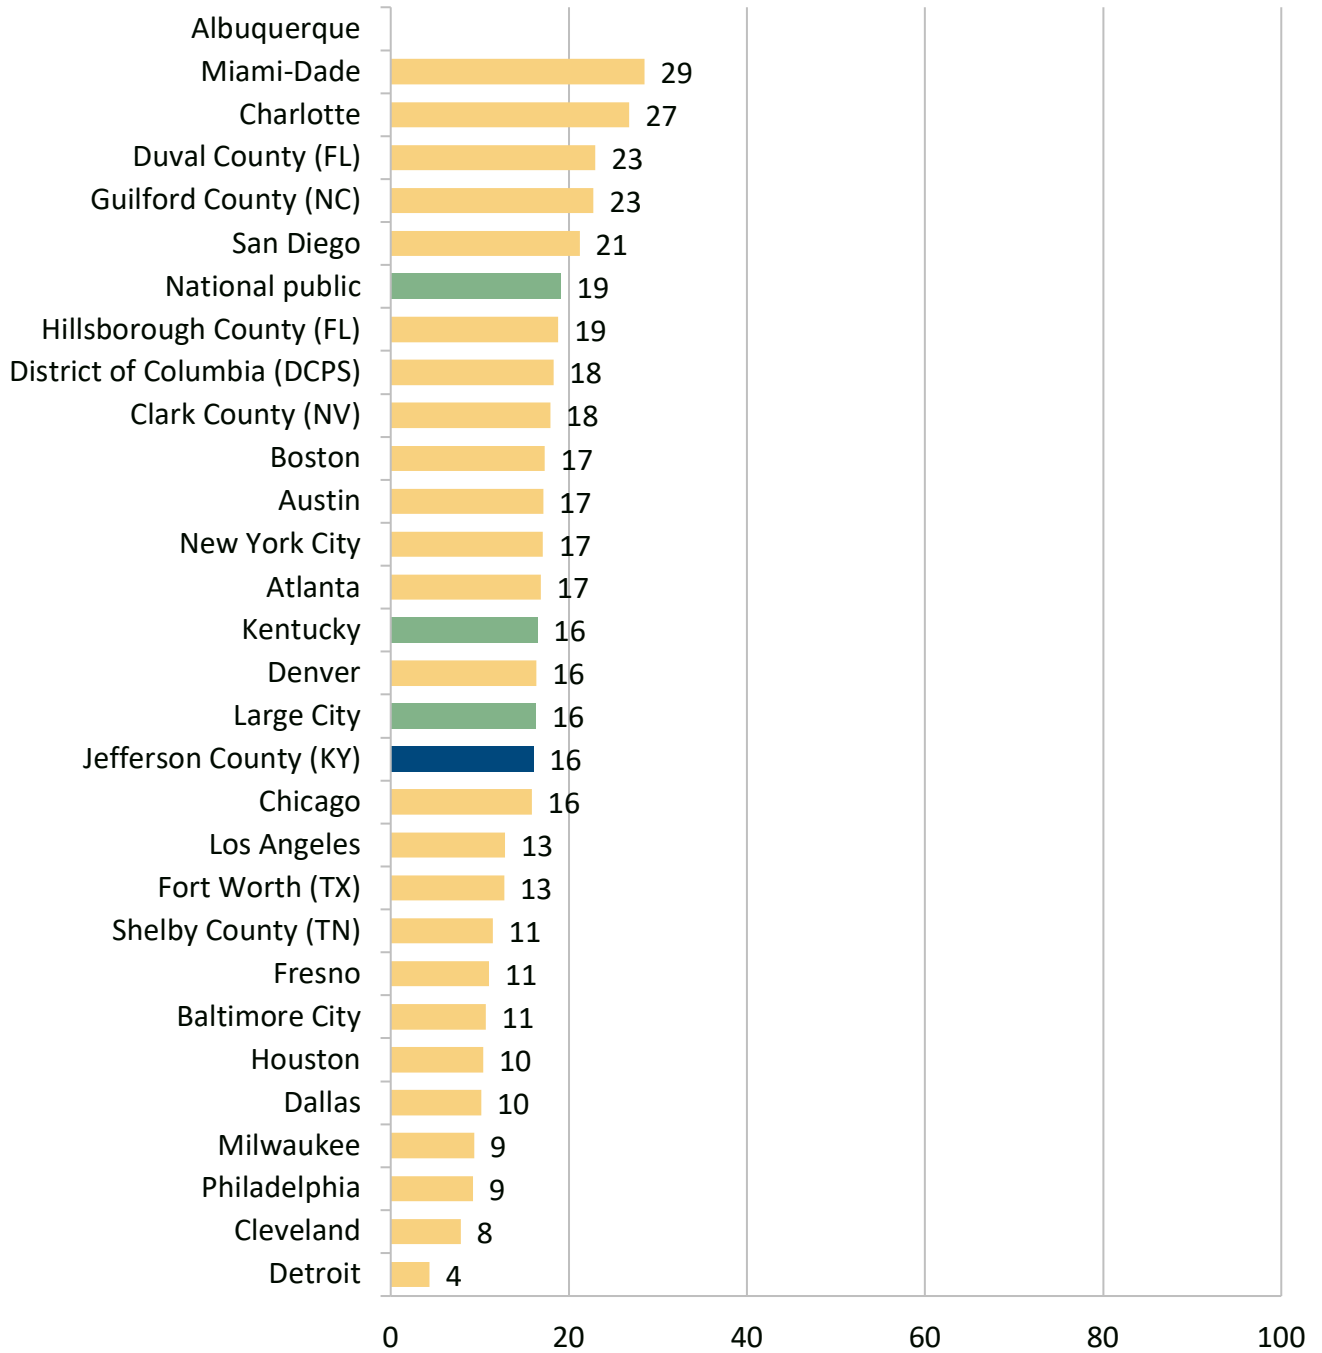

**Black Students  
NAEP Grade 4 Reading  
2017 Percent Proficient or Above**

**Black Students  
NAEP Grade 8 Reading  
2017 Percent Proficient or Above**

**Black Students  
NAEP Grade 4 Mathematics  
2017 Percent Proficient or Above**

**Black Students  
NAEP Grade 8 Mathematics  
2017 Percent Proficient or Above**